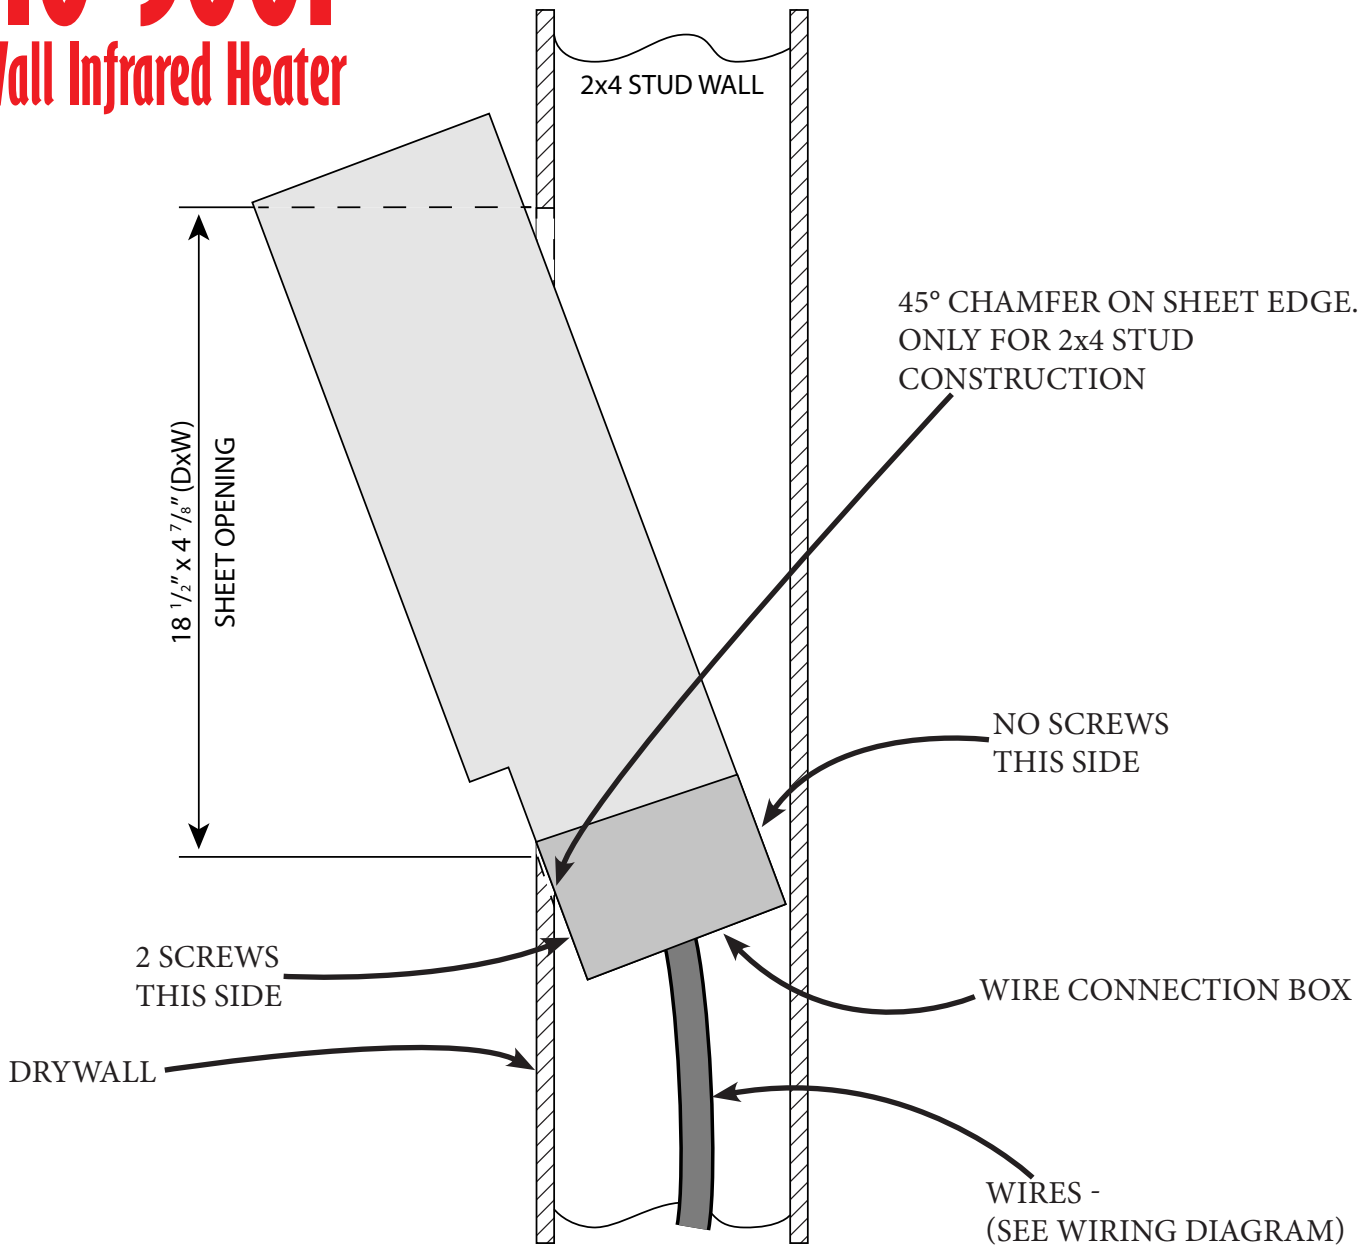

INFRARED HEATER

RETRO-FIT INSTALLATION

BIO-500F In-Wall Infrared Heater

INFRARED HEATER

RETRO-FIT INSTALLATION

BIO-1000F

In-Wall Infrared Heater

INFRARED HEATER

RETRO-FIT INSTALLATION

BIO-1500FTA

In-Wall Infrared Heater