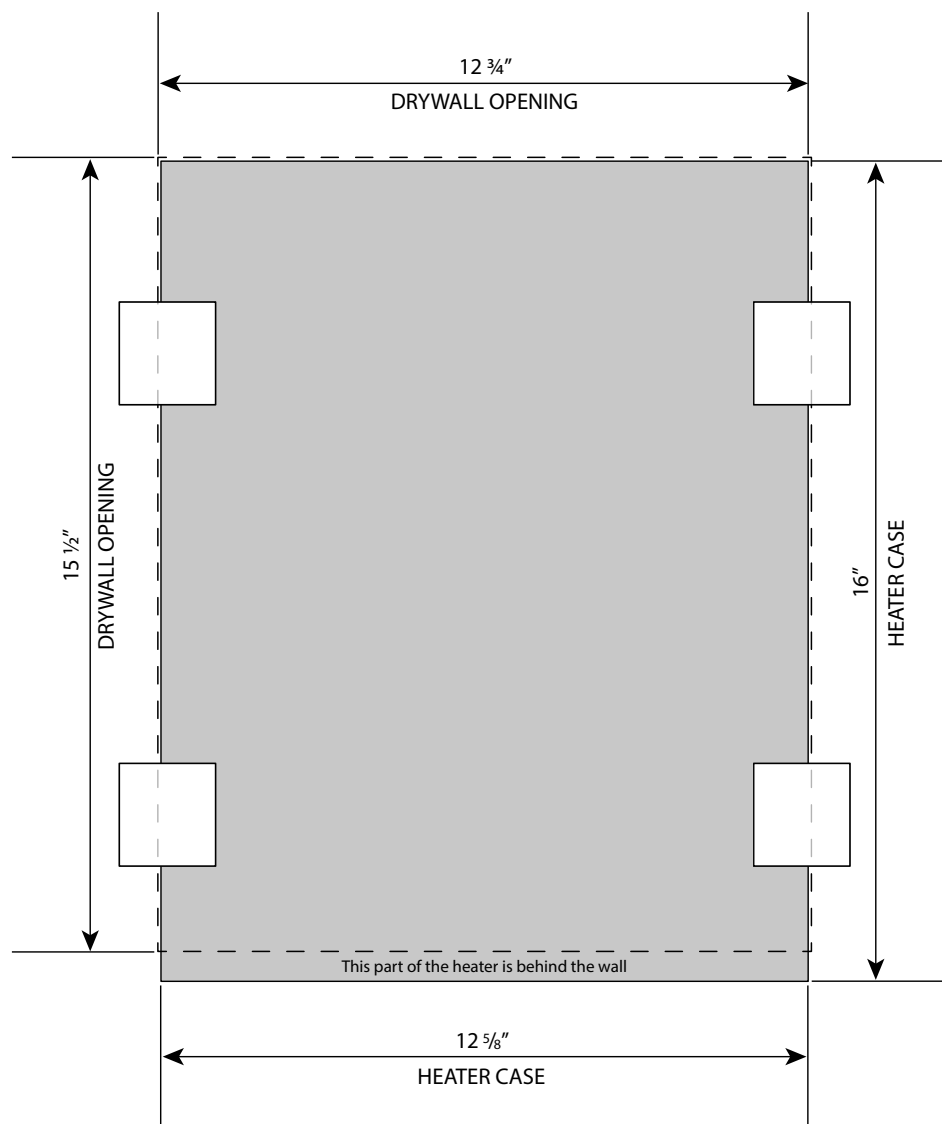

INFRARED HEATER

RETRO-FIT INSTALLATION

BIO-1000F

In-Wall Infrared Heater